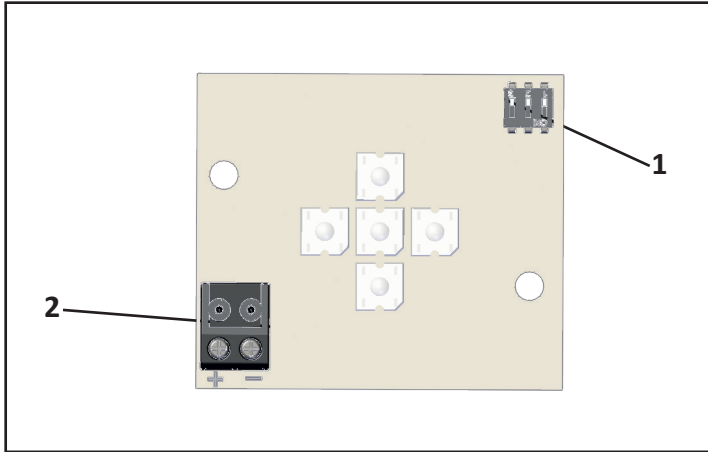

# PSC/4PL

## Pulsed/Static LED Beacon

**1**

1	2	3	PATTERN	DESCRIPTION	REPEAT PERIOD
OFF	OFF	OFF		STANDARD FLASH (2 FLASHES PER SECOND, 250ms ON / 250ms OFF)	500ms
ON	OFF	OFF		TRIPLE FLASH (3 PULSES OF 50ms FOLLOWED BY PAUSE OF 250ms)	500ms
OFF	ON	OFF		RANDOM FLASH	—
ON	ON	OFF		STATIC	—
OFF	OFF	ON		QUINTUPLE FLASH (5 PULSES OF 55ms FOLLOWED BY PAUSE OF 500ms)	995ms
ON	OFF	ON		STROBE (SINGLE PULSE OF 50ms FOLLOWED BY 955ms PAUSE)	1005ms
OFF	ON	ON		FAST FLASH (4 FLASHES PER SECOND, 125ms ON / 125ms OFF)	250ms
ON	ON	ON		SLOW FLASH (1 FLASH PER SECOND, 500ms ON / 500ms OFF)	1000ms