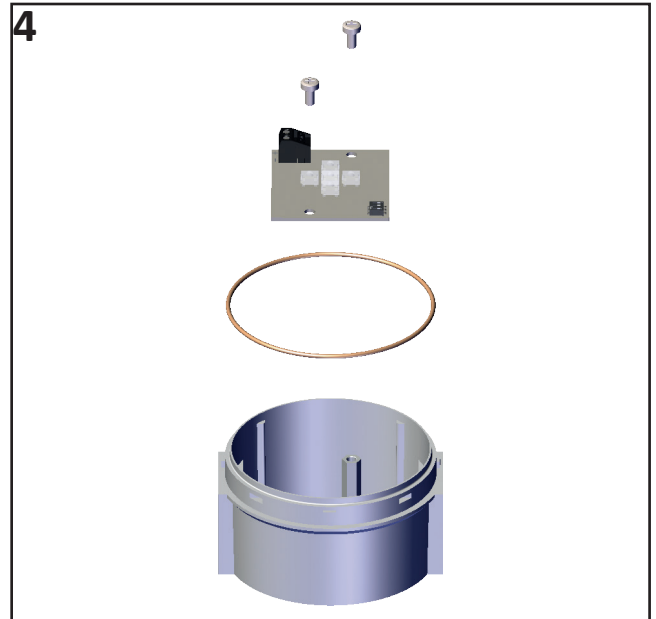

# PSC/4PL

## Pulsed/Static LED Beacon

**1**

1	2	3	PATTERN	DESCRIPTION	REPEAT PERIOD
OFF	OFF	OFF		STANDARD FLASH (2 FLASHES PER SECOND, 250ms ON / 250ms OFF)	500ms
ON	OFF	OFF		TRIPLE FLASH (3 PULSES OF 50ms FOLLOWED BY PAUSE OF 250ms)	500ms
OFF	ON	OFF		RANDOM FLASH	—
ON	ON	OFF		STATIC	—
OFF	OFF	ON		QUINTUPLE FLASH (5 PULSES OF 55ms FOLLOWED BY PAUSE OF 500ms)	995ms
ON	OFF	ON		STROBE (SINGLE PULSE OF 50ms FOLLOWED BY 955ms PAUSE)	1005ms
OFF	ON	ON		FAST FLASH (4 FLASHES PER SECOND, 125ms ON / 125ms OFF)	250ms
ON	ON	ON		SLOW FLASH (1 FLASH PER SECOND, 500ms ON / 500ms OFF)	1000ms