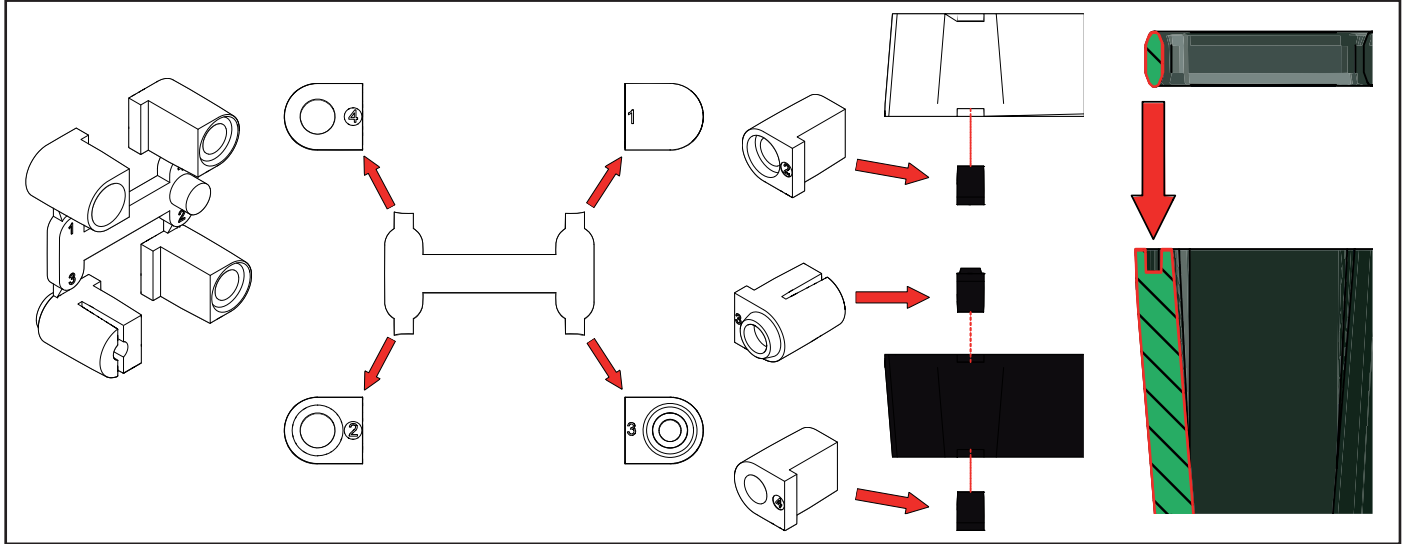

# IPN/005 Wig-Wag Indicator Panel

IPN/UC/24/	IPN/AC/115/	IPN/AC/230/	
+ve (24Vac/dc)	P (98-132Vac)	P (196-264Vac)	1
-ve (0V)	N	N	C

J1	J2	FUNCTION	SPEED
0	0	ALTERNATE	40 / Min
1	0	ALTERNATE	120 / Min
0	1	CONCURRENT	40 / Min
1	1	CONCURRENT	120 / Min