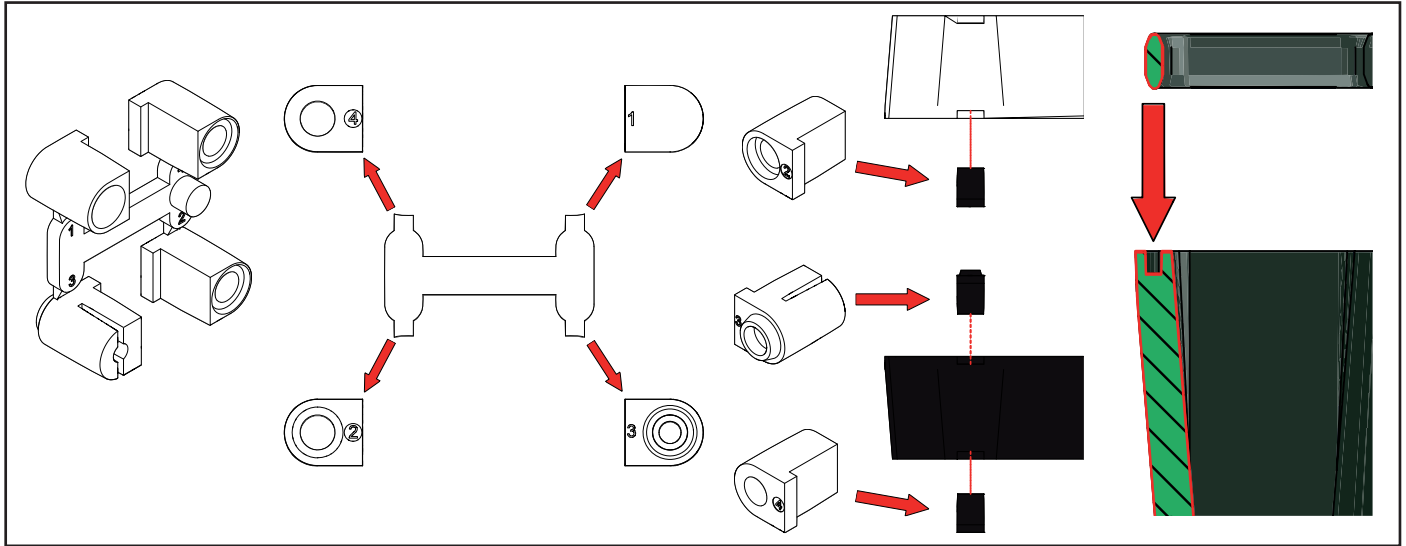

# IPN/024 Car-Wash Indicator Panel

IPN/UC/24/	IPN/AC/115/	IPN/AC/230/		
+ve (24Vac/dc)	P (98-132Vac)	P (196-264Vac)	GREEN ARROW	3
+ve (24Vac/dc)	P (98-132Vac)	P (196-264Vac)	"STOP"	2
+ve (24Vac/dc)	P (98-132Vac)	P (196-264Vac)	AMBER ARROW	1
-ve (0V)	N	N		C