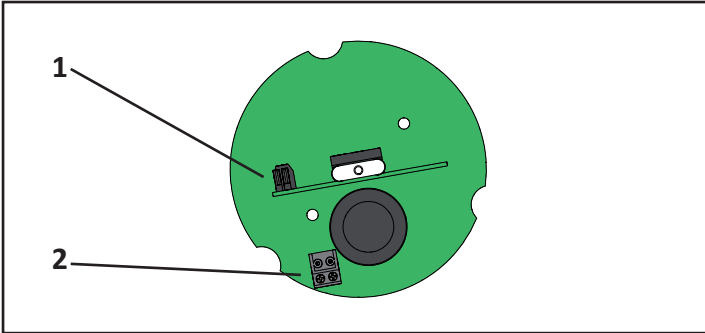

XFT Xenon Strobe Beacon

1

1	2	Flash Speed
Off	Off	60 fepm (1Hz)
On	Off	30 fepm (0.5Hz)
Off	On	90 fepm (1.5Hz)
On	On	45 fepm (0.75 Hz)

2

XFT/ UC/12	XFT/ UC/24	XFT/ AC/115	XFT/ AC/230	XFT/ UC/VRA	XFT/ DC/VRC
-ve (0V)	-ve (0V)	N	N	-ve (0V) N	-ve (0V)
+ve (12Vac/dc)	+ve (24Vac/dc)	P (115Vac)	P (115Vac)	+ve / P (10- 100Vdc) (10-70Vac)	+ve (100- 130Vdc)