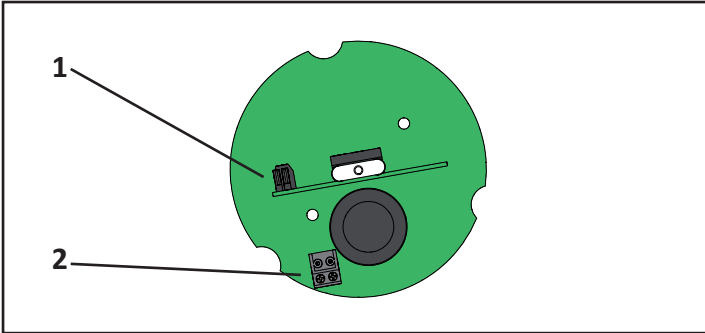

XFE Xenon Strobe Beacon

1

1	2	Flash Speed
Off	Off	60 fepm (1Hz)
On	Off	30 fepm (0.5Hz)
Off	On	90 fepm (1.5Hz)
On	On	45 fepm (0.75 Hz)

2

XFE/ UC/12	XFE/ UC/24	XFE/ AC/115	XFE/ AC/230	XFE/ UC/VRA	XFE/ DC/VRC
-ve (0V)	-ve (0V)	N	N	-ve (0V) N	-ve (0V)
+ve (12Vac/dc)	+ve (24Vac/dc)	P (115Vac)	P (115Vac)	+ve / P (10- 100Vdc) (10-70Vac)	+ve (100- 130Vdc)