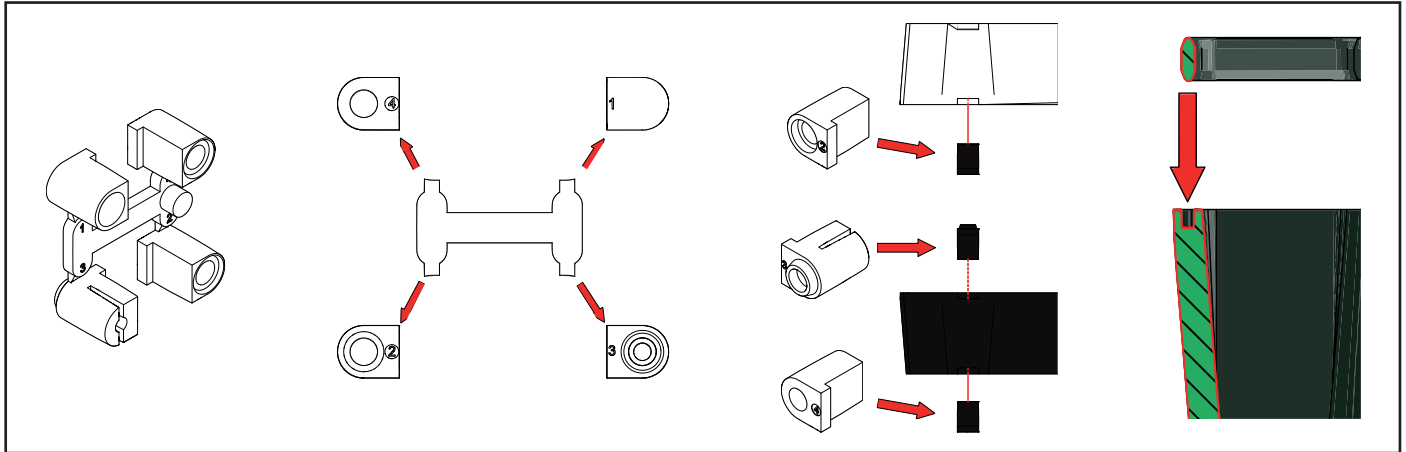

IPN/012 Arrow Indicator Panel

| IPN/UC/24/ | IPN/AC/115/ | IPN/AC/230/ | | |
|----------------|---------------|----------------|-------------------------------------|----|
| +ve (24Vac/dc) | P (98-132Vac) | P (196-264Vac) | Connect to select reduced intensity | 4 |
| -ve (0V) | N | N | | C4 |
| | | | | |
| +ve (24Vac/dc) | P (98-132Vac) | P (196-264Vac) | Arrow | 1 |
| -ve (0V) | N | N | | C |