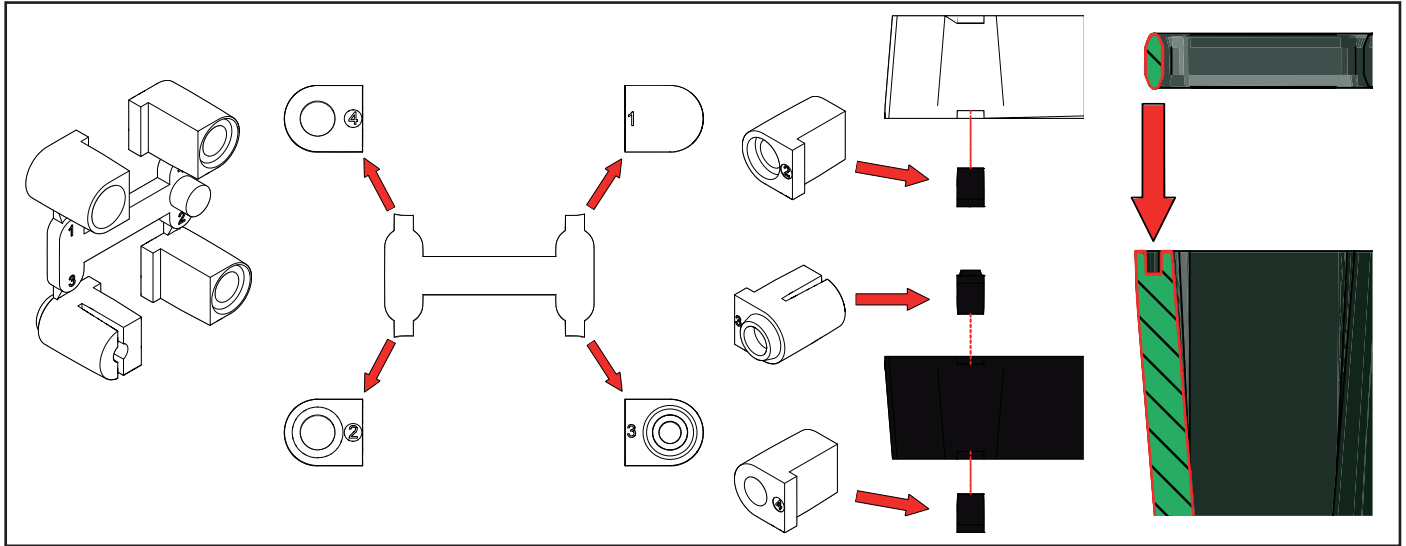

IPN/001 Status Indicator Panel

IPN/UC/24/	IPN/AC/115/	IPN/AC/230/		
+ve (24Vac/dc)	P (98-132Vac)	P (196-264Vac)	GREEN ARROW	3
+ve (24Vac/dc)	P (98-132Vac)	P (196-264Vac)	RED CROSS	2
+ve (24Vac/dc)	P (98-132Vac)	P (196-264Vac)	GREEN ARROW	1
-ve (0V)	N	N		C