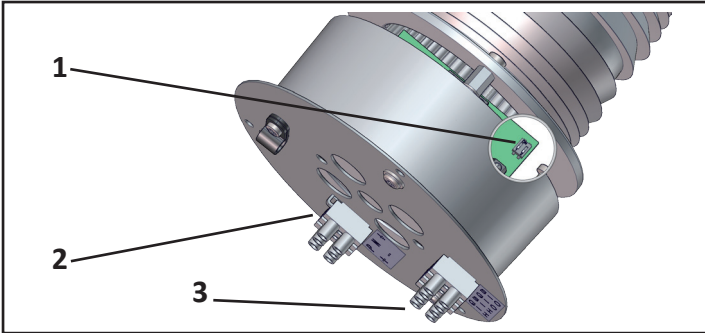

XFJ Xenon Strobe Beacon

1

1	2	Flash Speed
Off	Off	60 fepm (1Hz)
On	Off	30 fepm (0.5Hz)
Off	On	90 fepm (1.5Hz)
On	On	45 fepm (0.75 Hz)

2

XFJ/ UC/12	XFJ/ UC/24	XFJ/ AC/115	XFJ/ AC/230
-ve (0V)	-ve (0V)	N	N
+ve (12Vac/dc)	+ve (24Vac/dc)	P (115Vac)	P (115Vac)

3 Optional SYNC

To Additional Beacons

2nd Beacon

1st Beacon