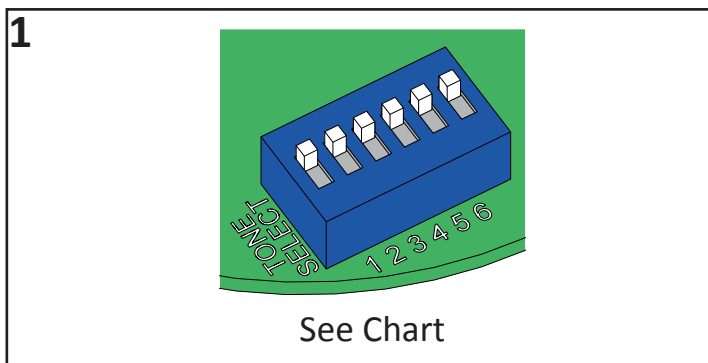

ISB-C LED Sounder Beacon

3

Supply	Tone Select SW6	10-40Vdc	55-230Vac
2	SW6 OFF	0V for second tone	0V/P for second tone
	SW6 ON	0V for Primary Tone & LEDs (follow tone)	0V/P Primary Tone & LEDs (follow tone)
N/-		0V	0V/N
P/+		10-40Vdc	45-230Vac 55-230Vdc