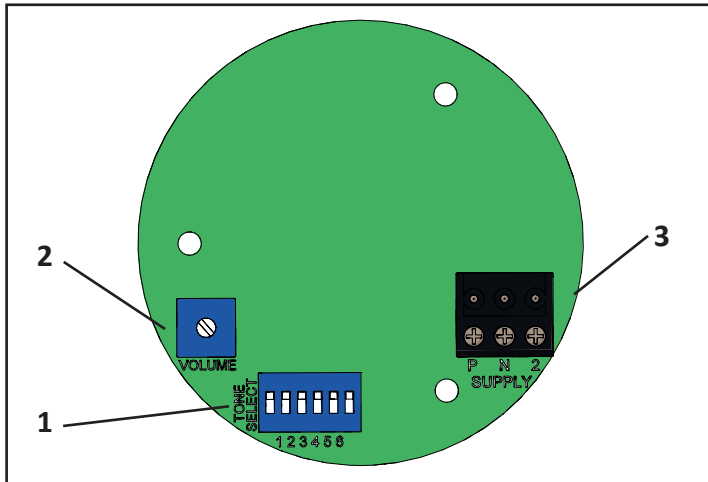

ISB-C LED Sounder Beacon

3

Supply	Tone Select SW6	10-40Vdc	55-230Vac
2	SW6 OFF	0V for second tone	0V/P for second tone
	SW6 ON	0V for Primary Tone & LEDs (follow tone)	0V/P Primary Tone & LEDs (follow tone)
N/-		0V	0V/N
P/+		10-40Vdc	45-230Vac 55-230Vdc