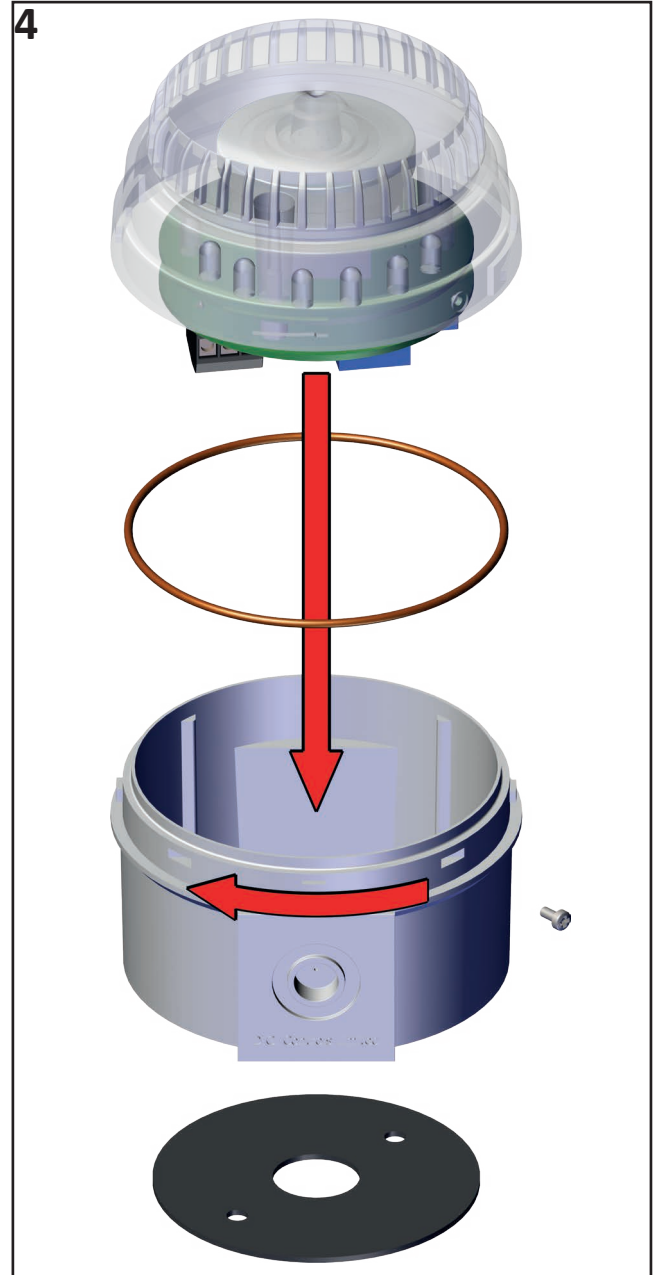

3

Supply	Tone Select SW6	10-40Vdc	55-230Vac
2	SW6 OFF	0V for second tone	0V/P for second tone
	SW6 ON	0V for Primary Tone & LEDs (follow tone)	0V/P Primary Tone & LEDs (follow tone)
N/-		0V	0V/N
P/+		10-40Vdc	45-230Vac 55-230Vdc

Note: Terminals N/- and P/+ should always be connected to energise the Beacon. Additionally, Terminal 2 is connected to activate the alternative function.