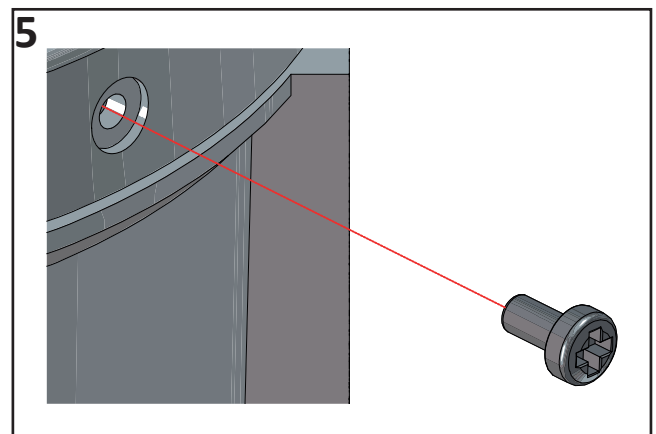

3

Supply	Tone Select SW6	10-40Vdc	55-230Vac
2	SW6 OFF	0V for second tone	0V/P for second tone
	SW6 ON	0V for Primary Tone & LEDs (follow tone)	0V/P Primary Tone & LEDs (follow tone)
N/-		0V	0V/N
P/+		10-40Vdc	45-230Vac 55-230Vdc

Note: Terminals N/- and P/+ should always be connected to energise the Beacon. Additionally, Terminal 2 is connected to activate the alternative function.