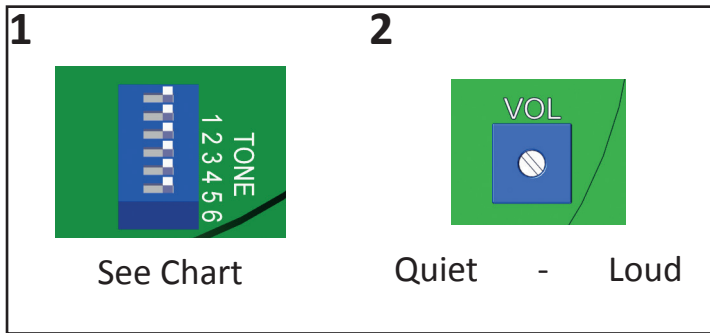

# IAS-T Electronic Sounder

3

	12Vdc	24Vdc	24Vdc	VRD	115-230Vdc
0V for third tone	0V for third tone	N for third tone	0V/N for third tone	0V/N for third tone	
0V for second tone	0V for second tone	N for second tone	0V/N for second tone	0V/N for second tone	
0V	0V	N	0V/N	0V/N	
	12Vdc	24Vdc	24Vac/dc	45-65Vac 55-95Vdc	115-230V ac/dc