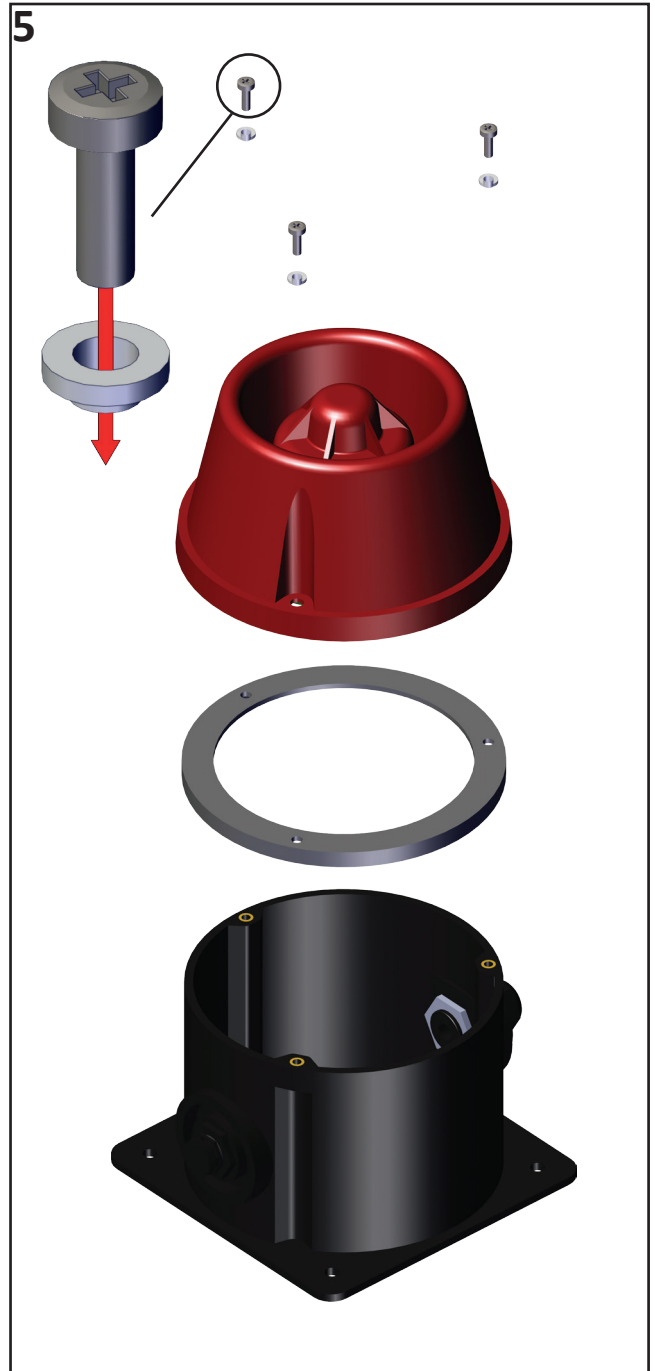

3

	12Vdc	24Vdc	24Vdc	VRD	115-230Vdc
0V for third tone	0V for third tone	N for third tone	0V/N for third tone	0V/N for third tone	
0V for second tone	0V for second tone	N for second tone	0V/N for second tone	0V/N for second tone	
0V	0V	N	0V/N	0V/N	
	12Vdc	24Vdc	24Vac/dc	45-65Vac 55-95Vdc	115-230V ac/dc

Terminal block diagram showing four terminals with polarity markings (+/-).