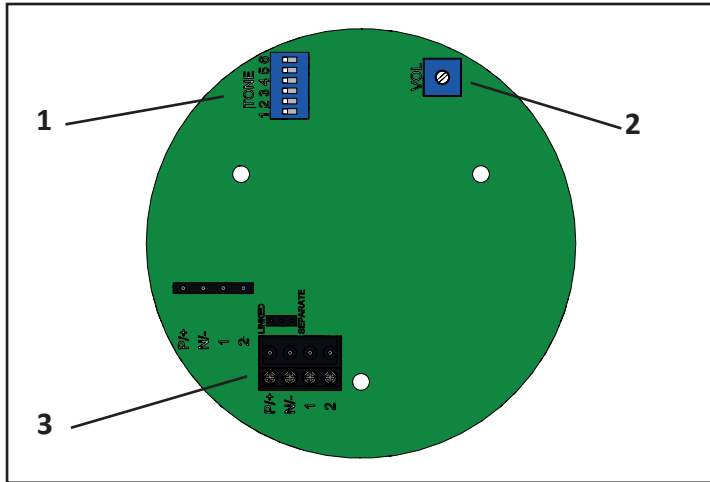

# IAS-T Electronic Sounder

3

	12Vdc	24Vdc	24Vdc	VRD	115-230Vdc
0V for third tone	0V for third tone	N for third tone	0V/N for third tone	0V/N for third tone	
0V for second tone	0V for second tone	N for second tone	0V/N for second tone	0V/N for second tone	
0V	0V	N	0V/N	0V/N	
	12Vdc	24Vdc	24Vac/dc	45-65Vac 55-95Vdc	115-230V ac/dc