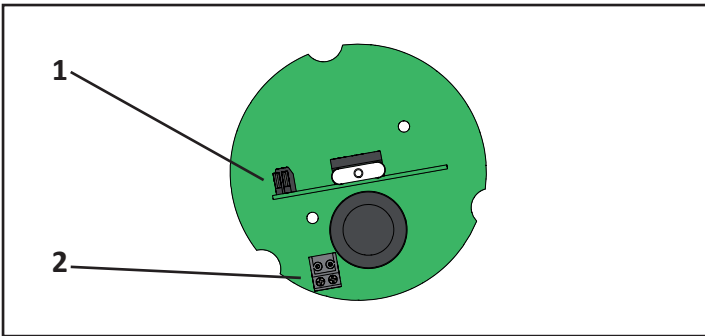

XFG Xenon Strobe Beacon

1

1	2	Flash Speed
Off	Off	60 fepm (1Hz)
On	Off	30 fepm (0.5Hz)
Off	On	90 fepm (1.5Hz)
On	On	45 fepm (0.75 Hz)

2

XFG/ UC/12	XFG/ UC/24	XFG/ AC/115	XFG/ AC/230	XFG/ UC/VRA	XFG/ DC/VRC
-ve (0V)	-ve (0V)	N	N	-ve (0V) N	-ve (0V)
+ve (12Vac/dc)	+ve (24Vac/dc)	P (115Vac)	P (115Vac)	+ve / P (10- 100Vdc) (10-70Vac)	+ve (100- 130Vdc)