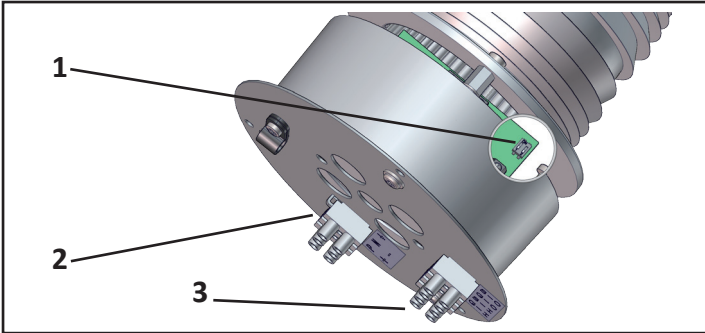

# XFH Xenon Strobe Beacon

**1**

1	2	Flash Speed
Off	Off	60 fepm (1Hz)
On	Off	30 fepm (0.5Hz)
Off	On	90 fepm (1.5Hz)
On	On	45 fepm (0.75 Hz)

**2**

XFH/ UC/12	XFH/ UC/24	XFH/ AC/115	XFH/ AC/230
-ve (0V)	-ve (0V)	N	N
+ve (12Vac/dc)	+ve (24Vac/dc)	P (115Vac)	P (115Vac)

**3 Optional SYNC**

To Additional Beacons

2nd Beacon

- S-O
- G-O
- S-I
- G-I

1st Beacon

- S-O
- G-O
- S-I
- G-I