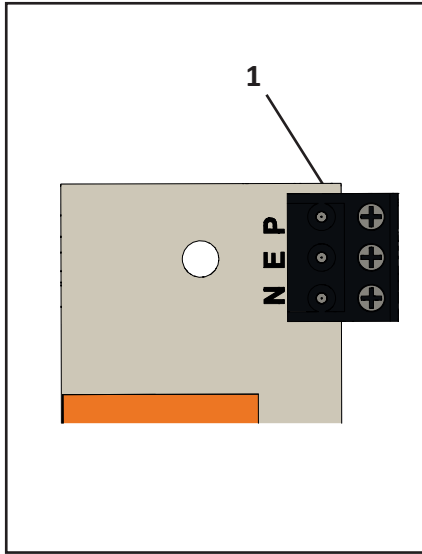

RFK/B15d Rotating Mirror Beacon

2

RFK/UC/12/B15D	-ve (0V)		+ve (12Vac/dc)
RFK/UC/24/B15D	-ve (0V)		+ve (24Vac/dc)
RFK/AC/115/B15D	N	E	P (115Vac)
RFK/AC/230/B15D	N	E	P (230Vac)

3

	12V 48W	RFK/UC/12
	24V 48W	RFK/DC/24
	115V 60W	RFK/AC/115
	230V 60W	RFK/AC/230