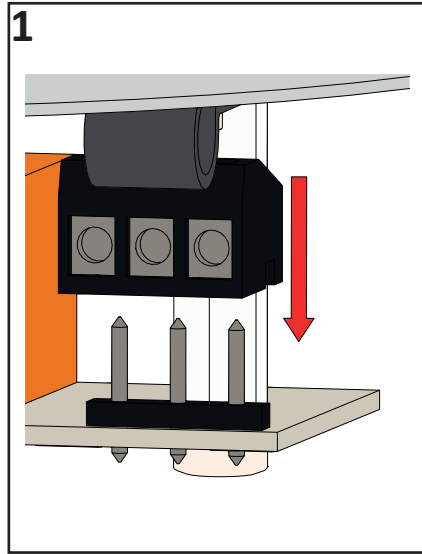

RFK/B15d Rotating Mirror Beacon

2

RFK/UC/12/B15D	-ve (0V)		+ve (12Vac/dc)
RFK/UC/24/B15D	-ve (0V)		+ve (24Vac/dc)
RFK/AC/115/B15D	N	E	P (115Vac)
RFK/AC/230/B15D	N	E	P (230Vac)

3

	12V 48W	RFK/UC/12
	24V 48W	RFK/DC/24
	115V 60W	RFK/AC/115
	230V 60W	RFK/AC/230