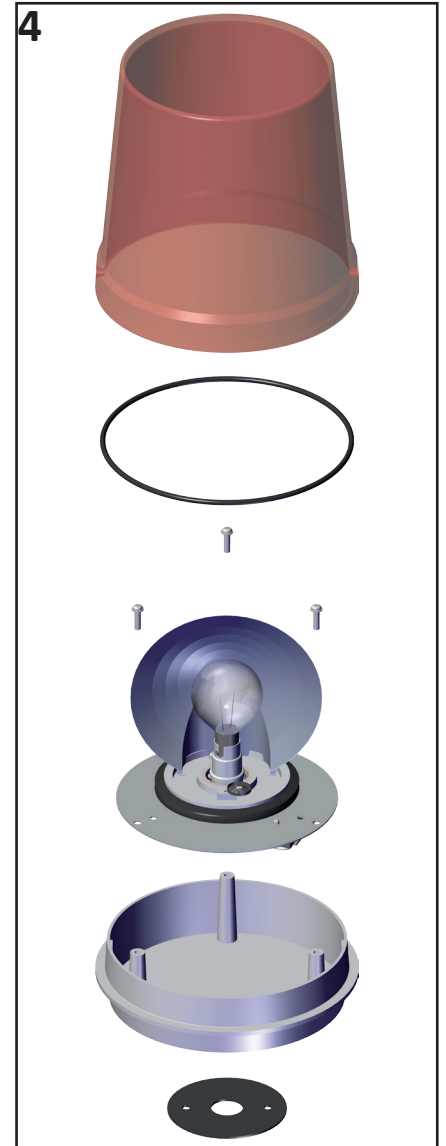

RFK/B15d Rotating Mirror Beacon

2

RFK/UC/12/B15D	-ve (0V)		+ve (12Vac/dc)
RFK/UC/24/B15D	-ve (0V)		+ve (24Vac/dc)
RFK/AC/115/B15D	N	E	P (115Vac)
RFK/AC/230/B15D	N	E	P (230Vac)

3

	12V 48W	RFK/UC/12
	24V 48W	RFK/DC/24
	115V 60W	RFK/AC/115
	230V 60W	RFK/AC/230