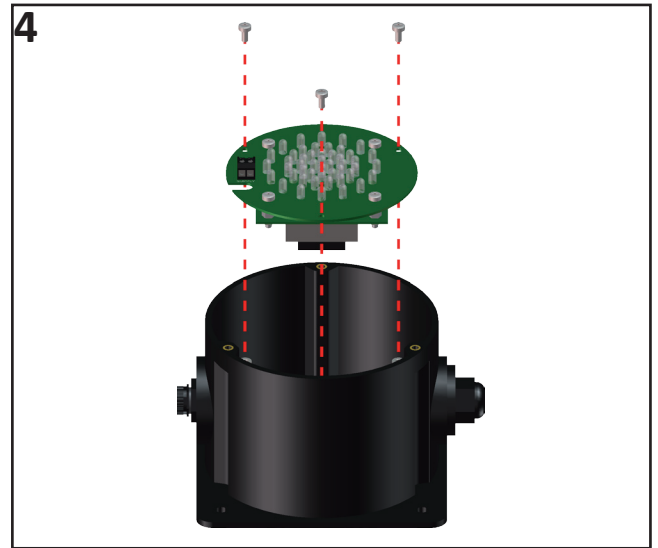

SBU/LED Static LED Beacon

1

	SBU/UC/24/	SBU/AC/115/	SBU/AC/230/
	-ve (0V)	N	N
	+ve (24Vac/dc)	P (98-132Vac)	P (196-264Vac)