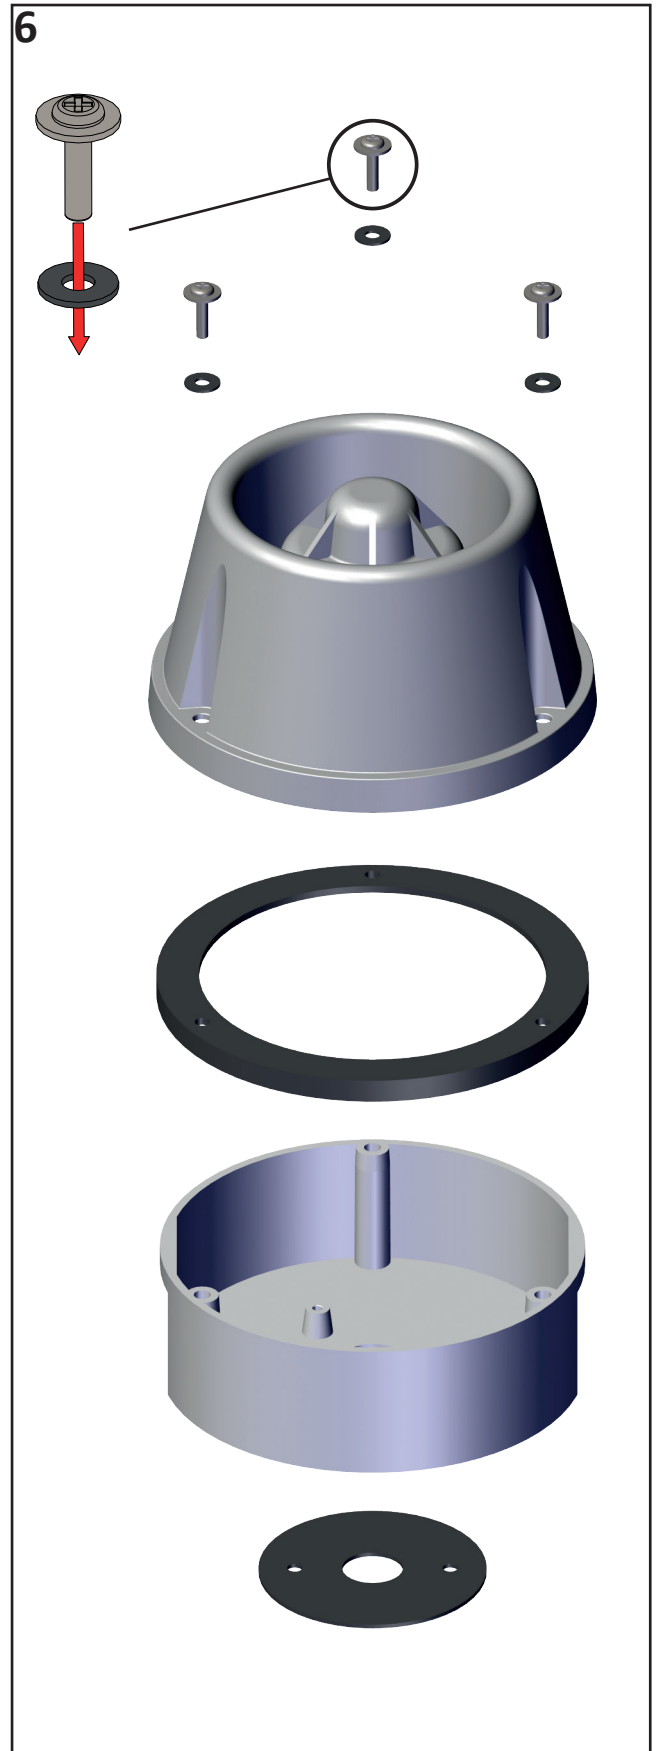

3

	12Vdc	24Vdc	24Vdc	VRD	115-230Vuc
	0V for third tone	0V for third tone	N for third tone	0V/N for third tone	0V/N for third tone
	0V for second tone	0V for second tone	N for second tone	0V/N for second tone	0V/N for second tone
	0V	0V	N	0V/N	0V/N
	12Vdc	24Vdc	24Vac/dc	45-65Vac 55-95Vdc	115-230V ac/dc

4

	Linked	Audible and Visual Signals controlled from one set of power terminals
	Separate	Audible and Visual Signals independently controlled from individual power terminals.