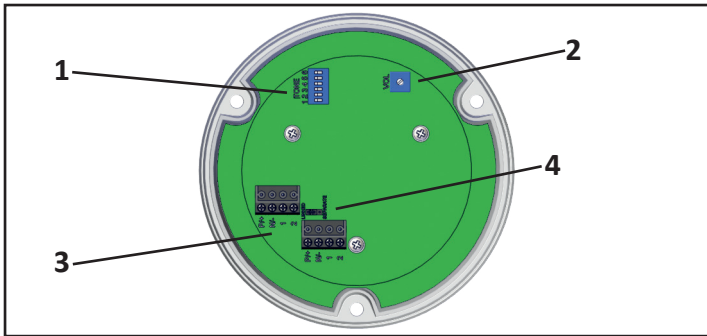

ISB-E LED Sounder Beacon

3

	12Vdc	24Vdc	24Vdc	VRD	115-230Vuc
	0V for third tone	0V for third tone	N for third tone	0V/N for third tone	0V/N for third tone
	0V for second tone	0V for second tone	N for second tone	0V/N for second tone	0V/N for second tone
	0V	0V	N	0V/N	0V/N
	12Vdc	24Vdc	24Vac/dc	45-65Vac 55-95Vdc	115-230V ac/dc