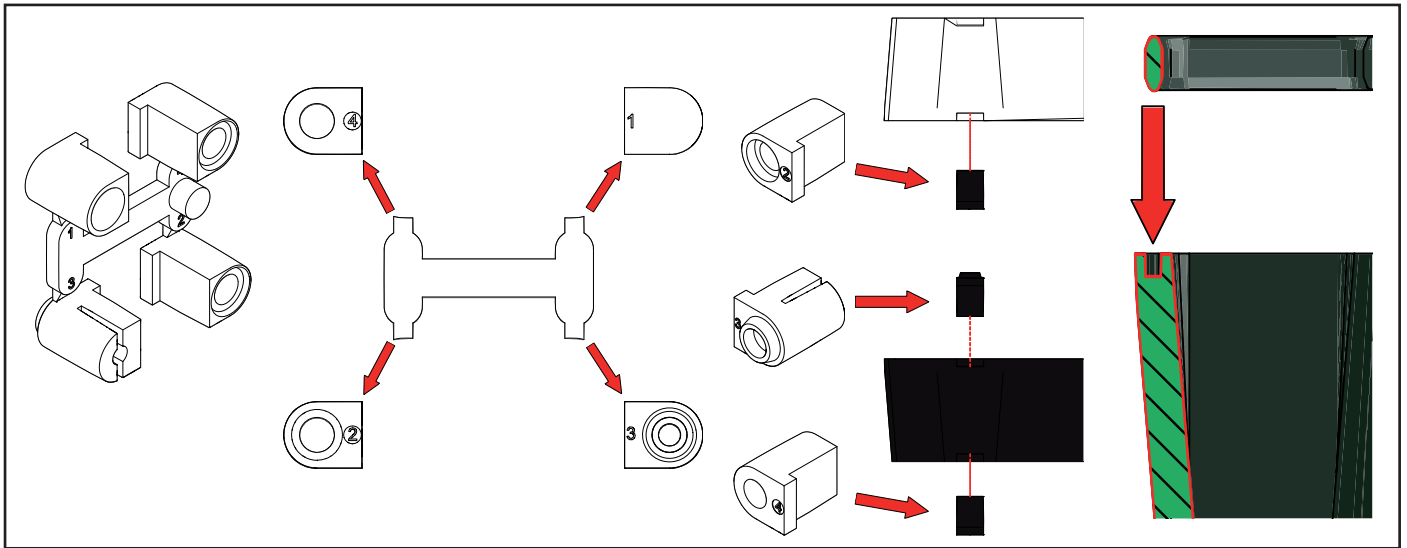

# IPN/018 Status Indicator Panel

IPN/UC/24/	IPN/AC/115/	IPN/AC/230/		
+ve (24Vac/dc)	P (98-132Vac)	P (196-264Vac)	GREEN	3
+ve (24Vac/dc)	P (98-132Vac)	P (196-264Vac)	AMBER	2
+ve (24Vac/dc)	P (98-132Vac)	P (196-264Vac)	RED	1
-ve (0V)	N	N		C