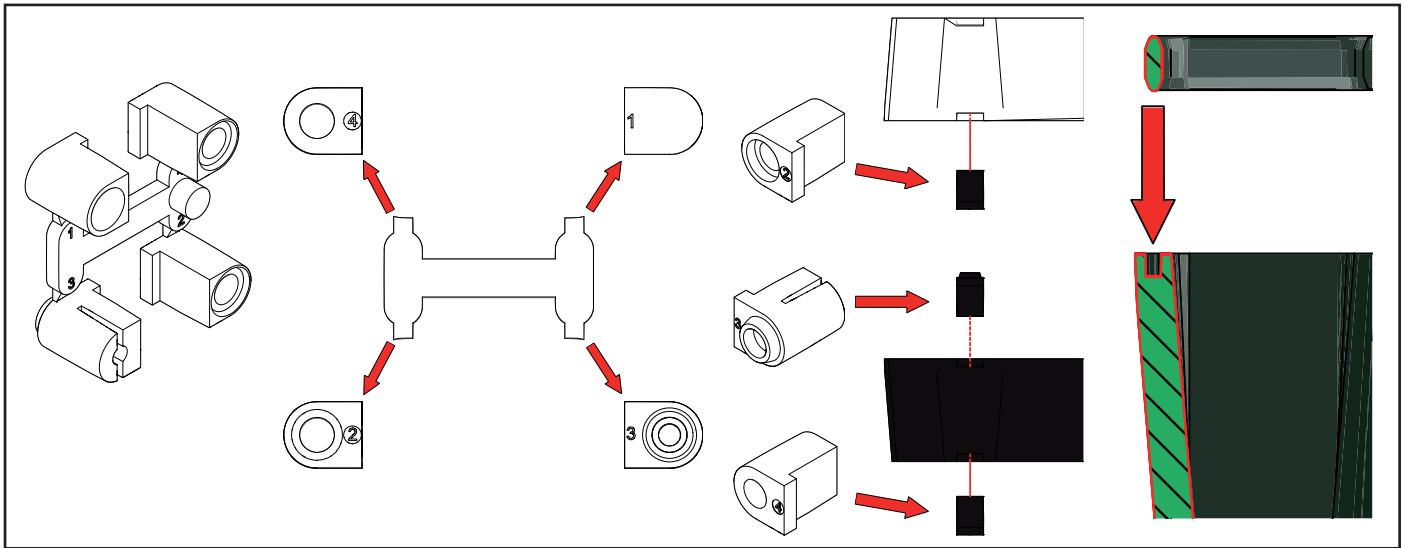

IPN/018 Status Indicator Panel

IPN/UC/24/	IPN/AC/115/	IPN/AC/230/		
+ve (24Vac/dc)	P (98-132Vac)	P (196-264Vac)	GREEN	3
+ve (24Vac/dc)	P (98-132Vac)	P (196-264Vac)	AMBER	2
+ve (24Vac/dc)	P (98-132Vac)	P (196-264Vac)	RED	1
-ve (0V)	N	N		C