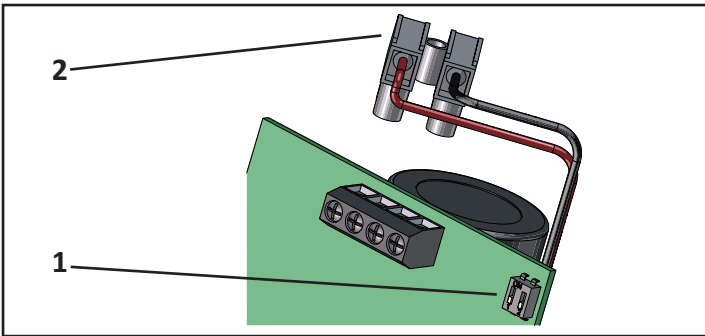

XFF Xenon Strobe Beacon

1

1	2	Flash Speed
Off	Off	60 fepm (1Hz)
On	Off	30 fepm (0.5Hz)
Off	On	90 fepm (1.5Hz)
On	On	45 fepm (0.75 Hz)

2

XFF/ UC/12	XFF/ UC/24	XFF/ AC/115	XFF/ AC/230	XFF/ UC/VRA	XFF/ DC/VRC
-ve (0V)	-ve (0V)	N	N	-ve (0V) N	-ve (0V)
+ve (12Vac/dc)	+ve (24Vac/dc)	P (115Vac)	P (115Vac)	+ve / P (10-100Vdc) (10-70Vac)	+ve (100- 130Vdc)