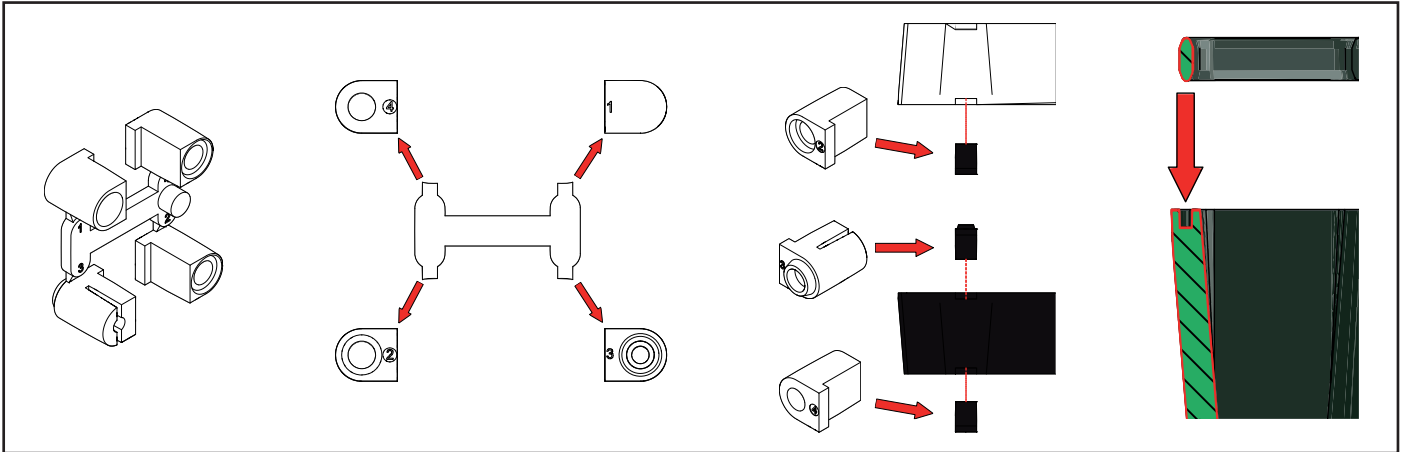

IPN/020

“ENTER” / “WAIT” Indicator

| IPN/UC/24/ | IPN/AC/115/ | IPN/AC/230/ | | |
|----------------|---------------|----------------|-------------------------------------|----|
| +ve (24Vac/dc) | P (98-132Vac) | P (196-264Vac) | Connect to select reduced intensity | 4 |
| -ve (0V) | N | N | | C4 |
| | | | | |
| +ve (24Vac/dc) | P (98-132Vac) | P (196-264Vac) | “WAIT” | 3 |
| | | | | |
| +ve (24Vac/dc) | P (98-132Vac) | P (196-264Vac) | “ENTER” | 1 |
| -ve (0V) | N | N | | C |