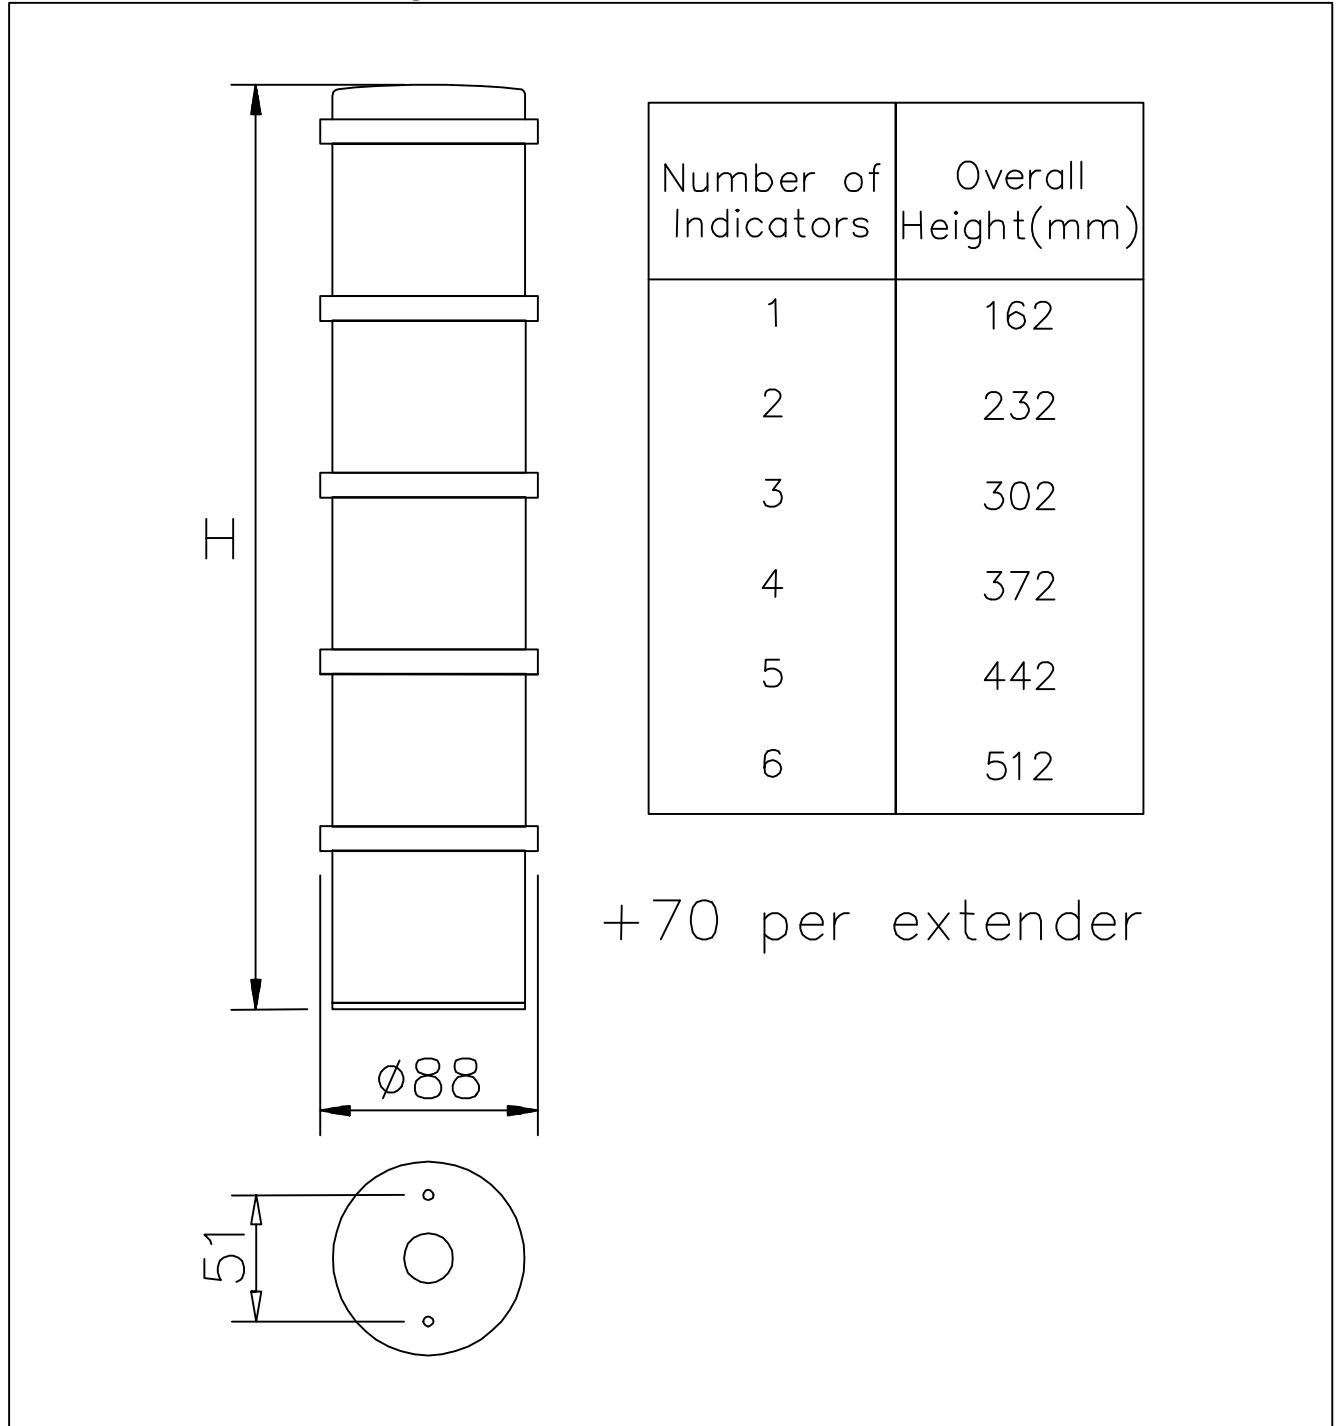

Series 'SA' Stacking Beacon Indicators

D.G. Controls Limited
 Cadley Hill Road, Swadlincote, Derbyshire DE11 9TB, ENGLAND
 Tel: +44 (0) 1283 550850 Fax: +44 (0) 1283 550776 e-mail: mail@deegee.com

www.deegee.com