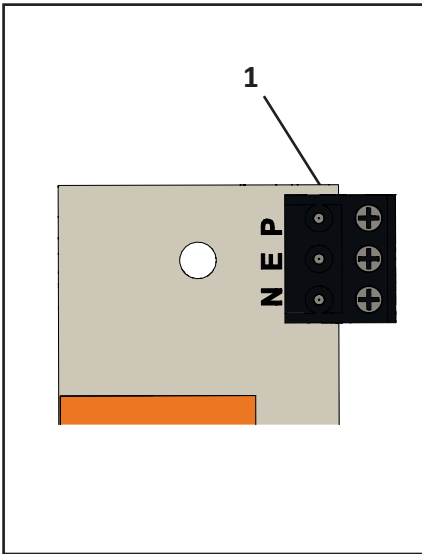

RFE/B15d Rotating Mirror Beacon

2

RFE/UC/12/B15D	-ve (0V)		+ve (12Vac/dc)
RFE/UC/24/B15D	-ve (0V)		+ve (24Vac/dc)
RFE/AC/115/B15D	N	E	P (115Vac)
RFE/AC/230/B15D	N	E	P (230Vac)

3

12V 48W	RFE/UC/12
24V 48W	RFE/DC/24
115V 60W	RFE/AC/115
230V 60W	RFE/AC/230