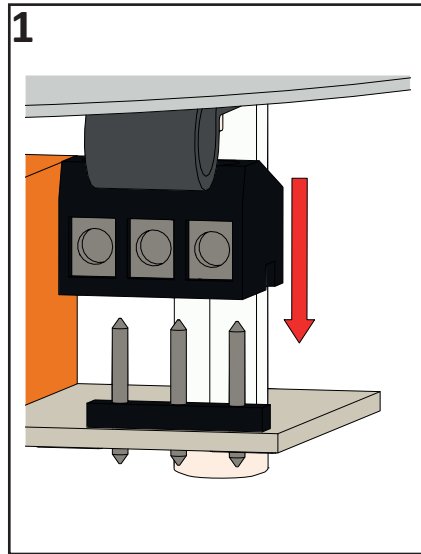

RFE/B15d Rotating Mirror Beacon

2

RFE/UC/12/B15D	-ve (0V)		+ve (12Vac/dc)
RFE/UC/24/B15D	-ve (0V)		+ve (24Vac/dc)
RFE/AC/115/B15D	N	E	P (115Vac)
RFE/AC/230/B15D	N	E	P (230Vac)

3

12V 48W	RFE/UC/12
24V 48W	RFE/DC/24
115V 60W	RFE/AC/115
230V 60W	RFE/AC/230