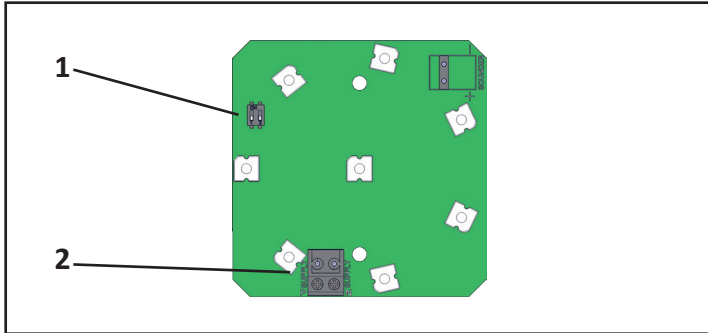

PSR/LED Pulsed/Static LED Beacon

1

| 1 | 2 | PATTERN |
|-----|-----|---|
| OFF | OFF |  |
| ON | OFF |  |
| OFF | ON |  |
| ON | ON |  |

2

| | PSR/DC/12-55/ | PSR/AC/24/ | PSR/UC/115-230/ |
|----------------|---------------|------------|------------------|
| -ve (0V) | | N | N |
| +ve (10-55Vdc) | | P (24Vac) | P (98-264Vac/dc) |